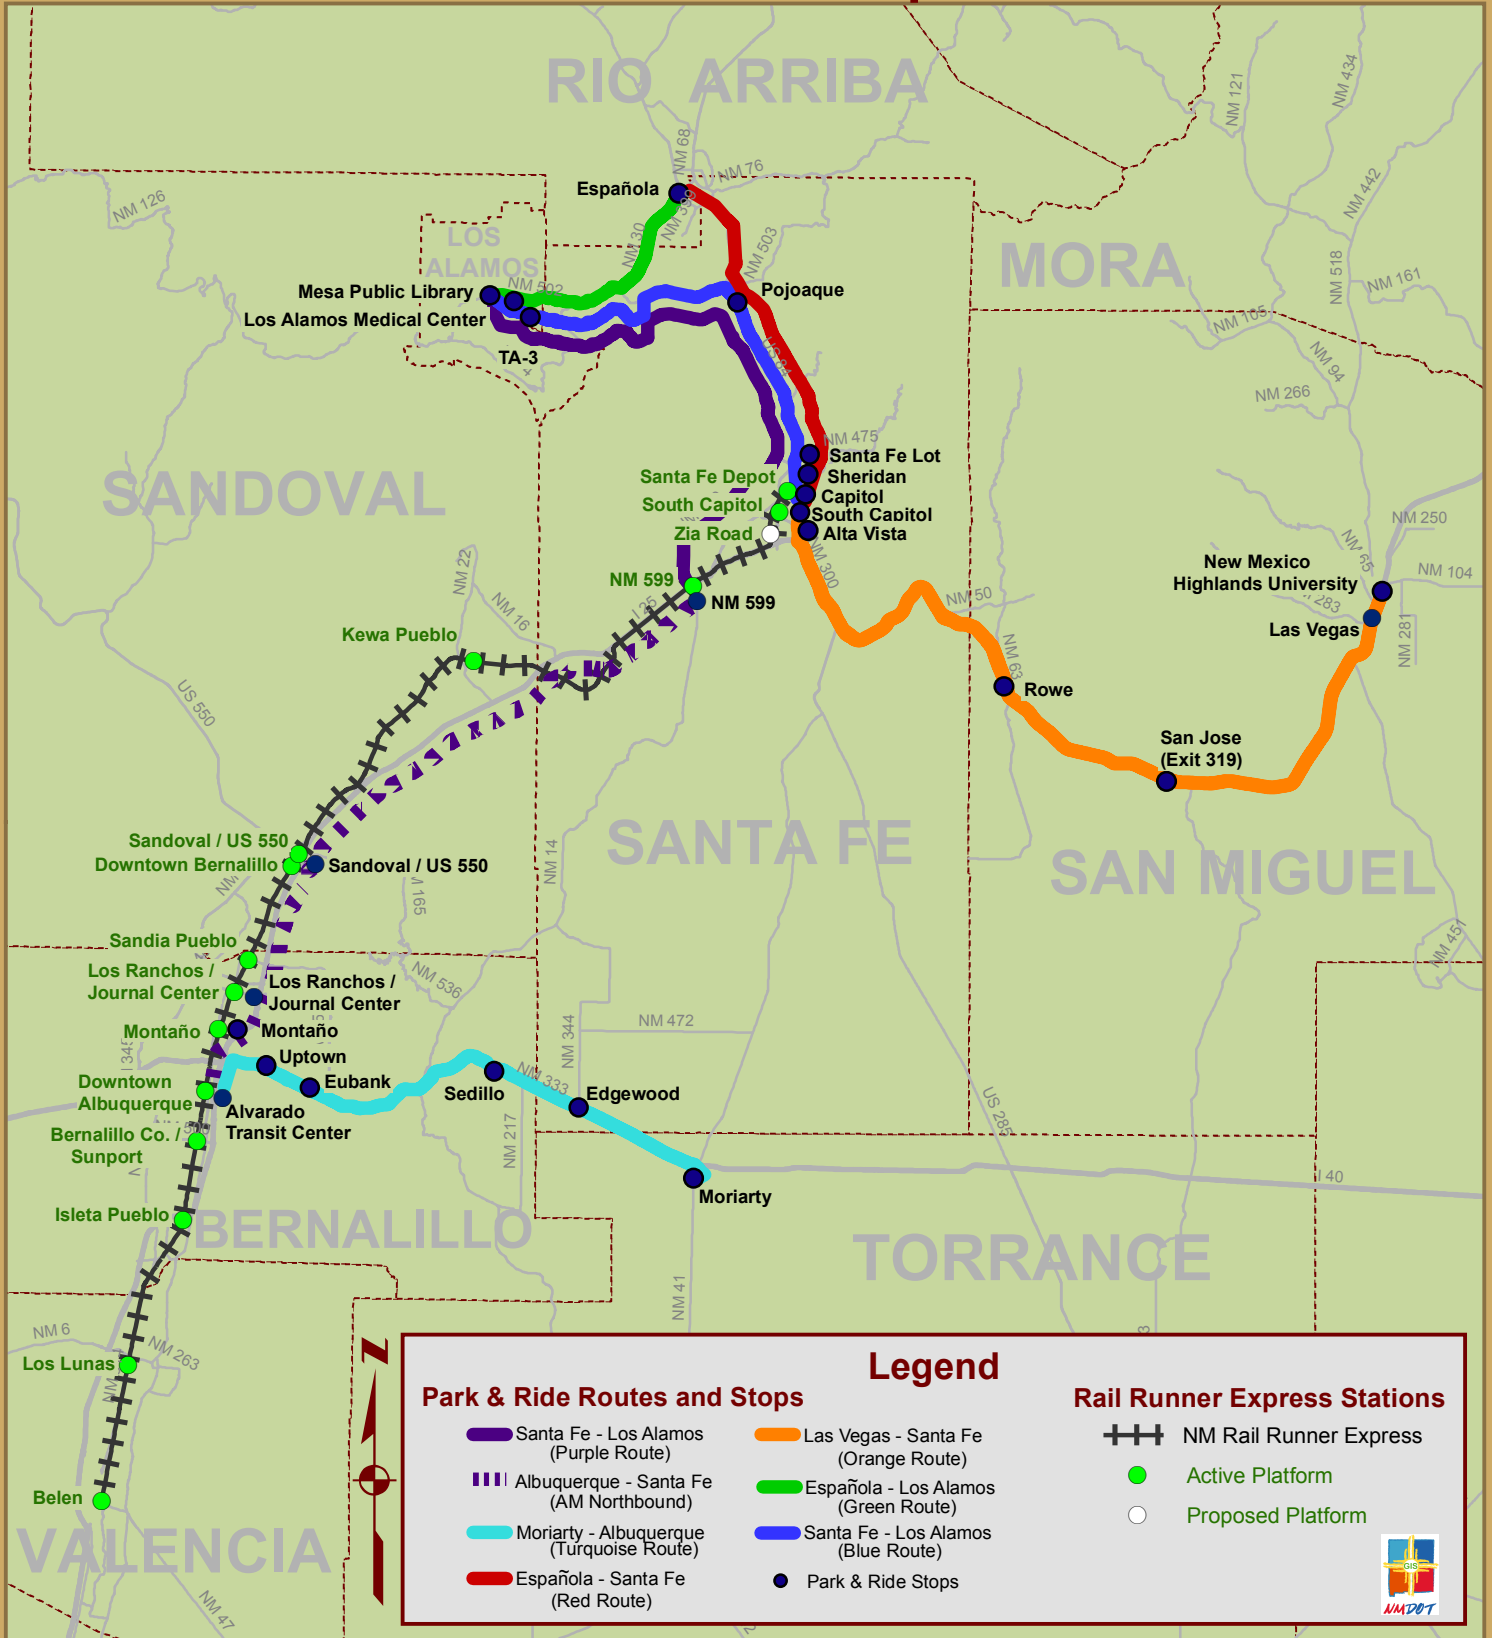

North-Central NM Park & Ride and Rail Runner Express

www.nmparkandride.com
 Email: parkandride@state.nm.us

www.nmrailrunner.com
 Email: riometro@mrcog-nm.gov