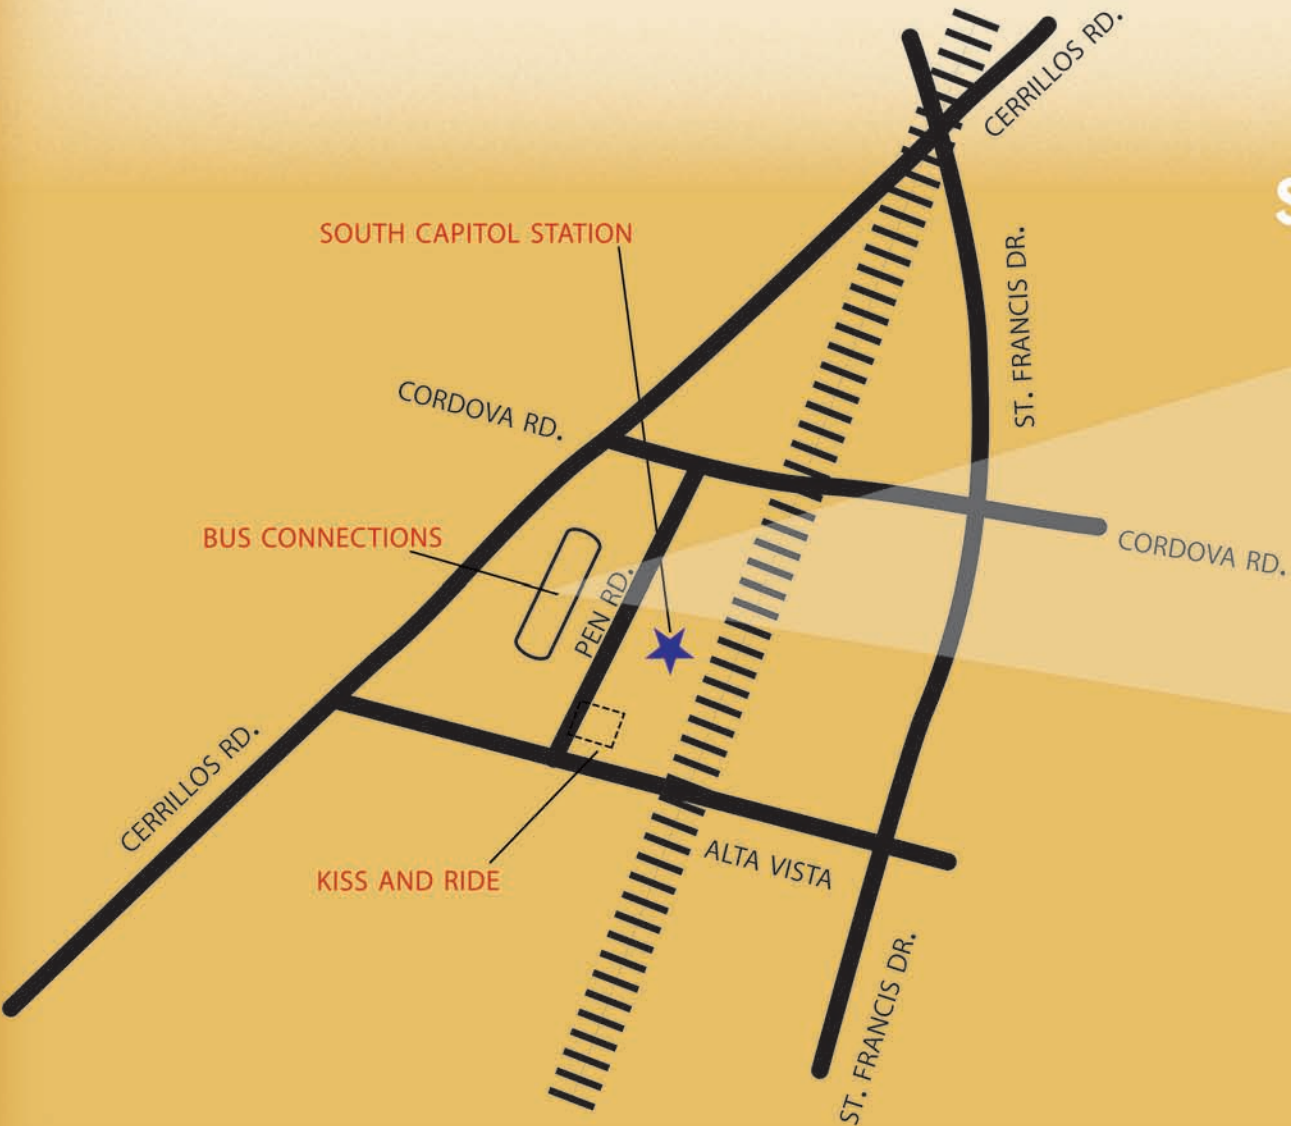

SOUTH CAPITOL STATION

BUS CONNECTIONS

- Santa Fe Trails RT. 2
- Santa Fe Trails RT. 4
- NM Park & Ride
- South Capitol Shuttle
- NCRTD