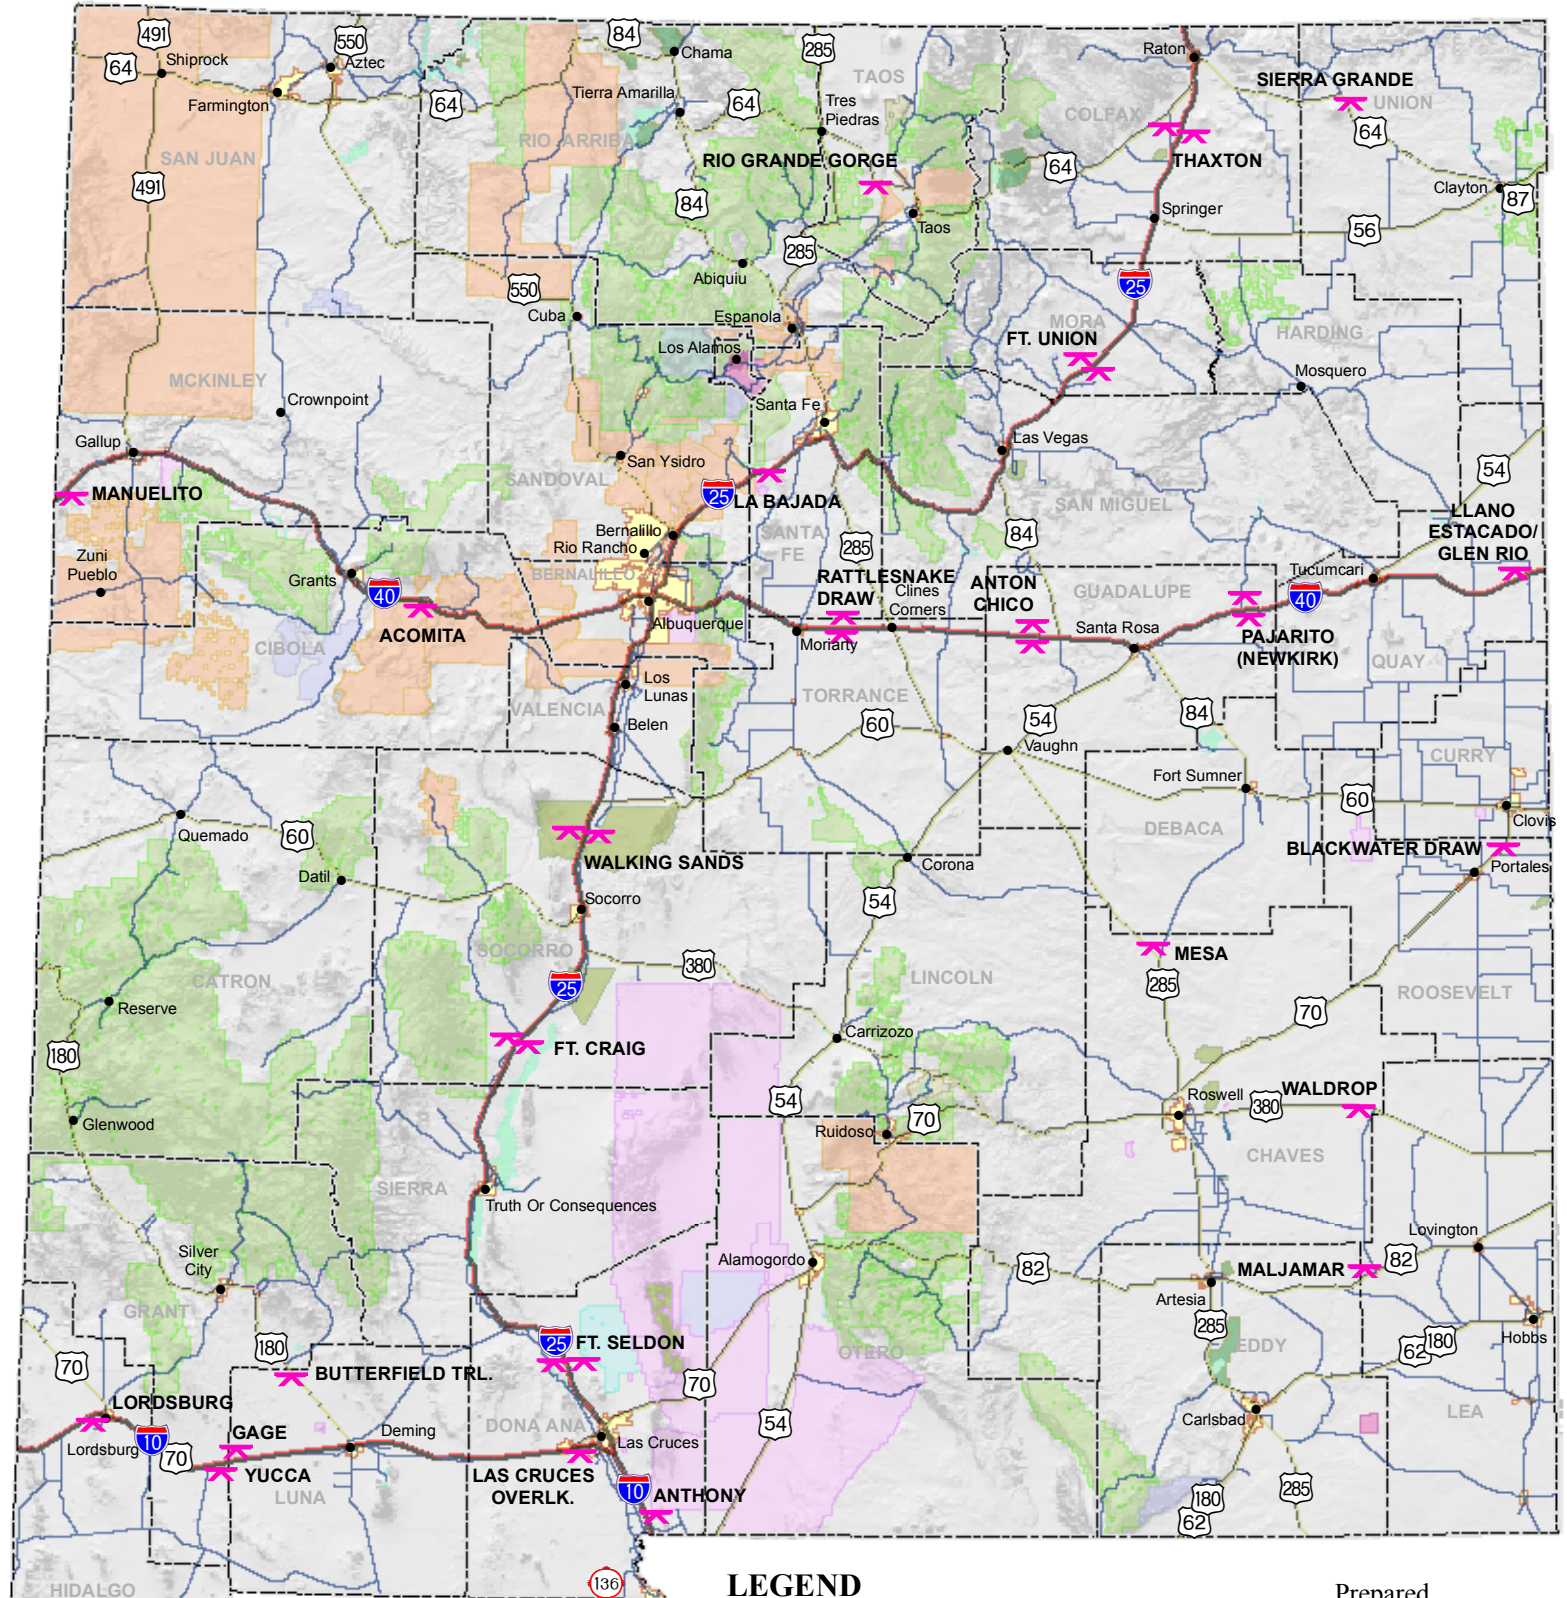

New Mexico Rest Areas

LEGEND

• City	DEPT OF AG EXPERIMENTAL STA
★ Rest Area	FOREST SERVICE
— Interstate	US FISH & WILDLIFE
— US	INDIAN RES/TRUST LANDS
— NM	NATIONAL PARK SERVICE
□ County	STATE GAME & FISH
□ Incorporated Cities	STATE PARK
□ DEPT OF DEFENSE	VALLES CALDERA NATIONAL PARK
□ DEPT OF ENERGY	BLM RECREATION AREAS

0 15 30 60 Miles

Prepared by
New Mexico
Department of Transportation
(GIS Section)