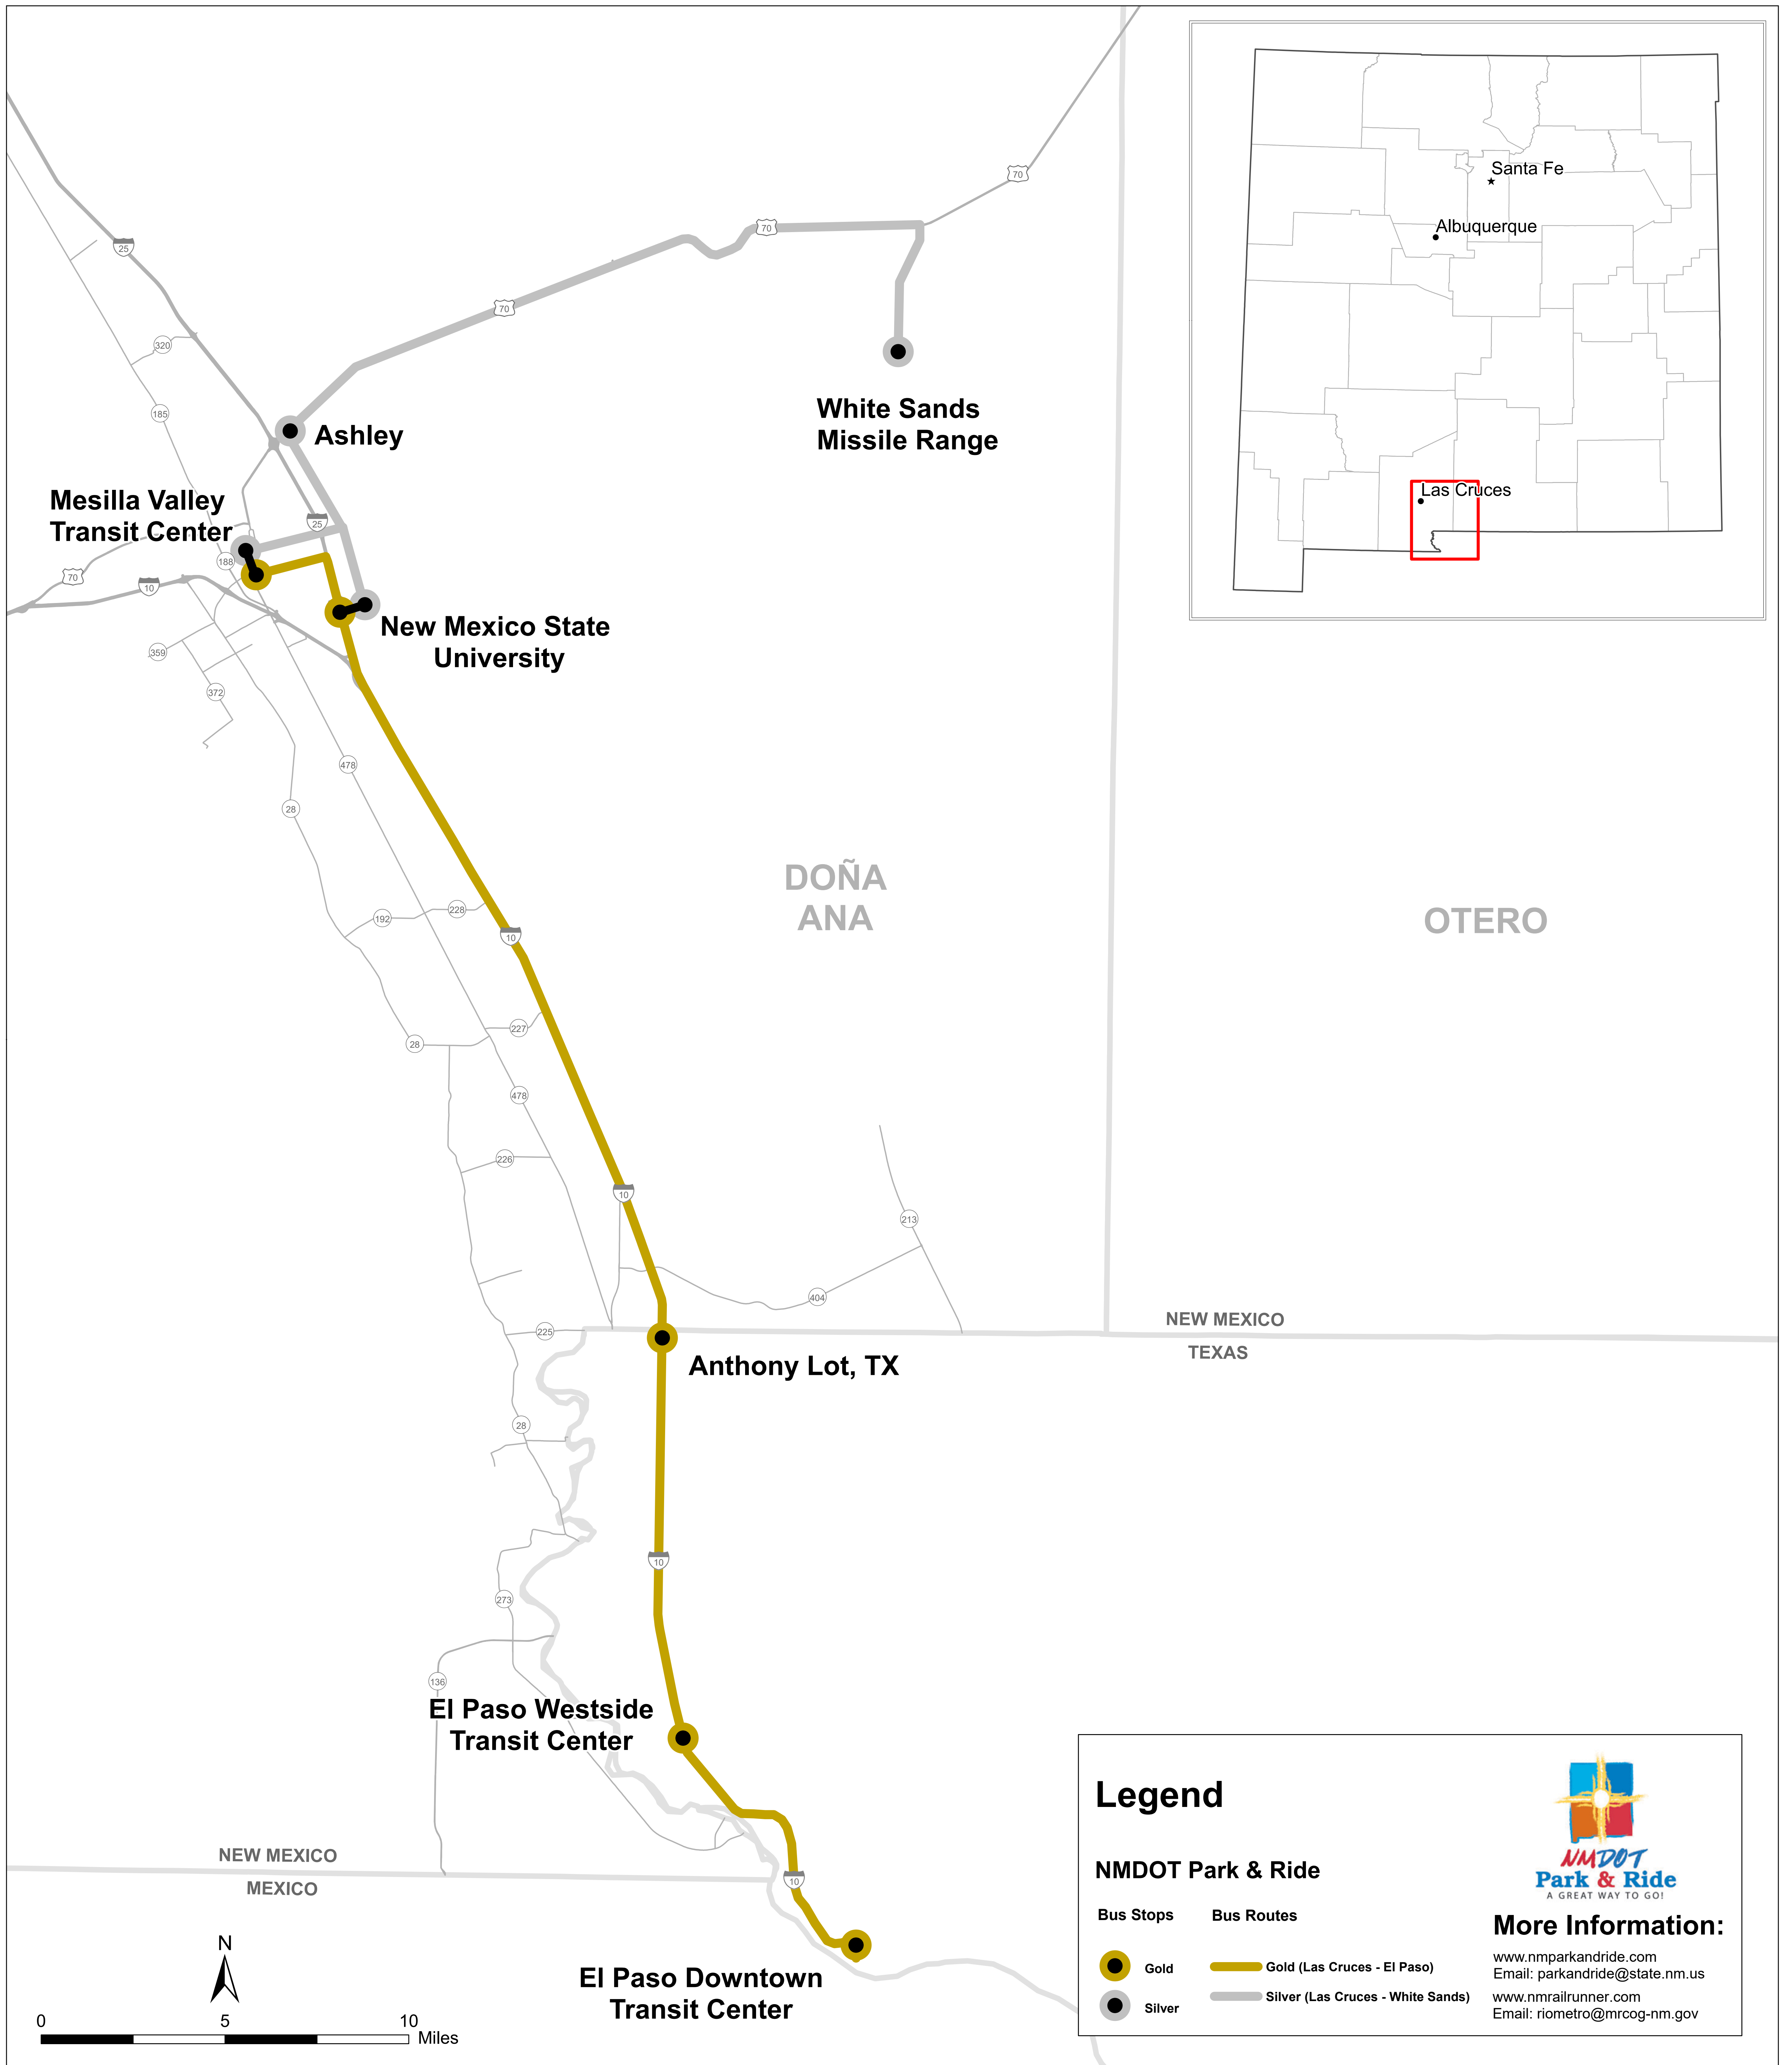

NMDOT Park & Ride Southern Routes

Legend

NMDOT Park & Ride

Bus Stops	Bus Routes
Gold	Gold (Las Cruces - El Paso)
Silver	Silver (Las Cruces - White Sands)

More Information:

www.nmparkandride.com
 Email: parkandride@state.nm.us
www.nmrailrunner.com
 Email: riometro@mrcog-nm.gov